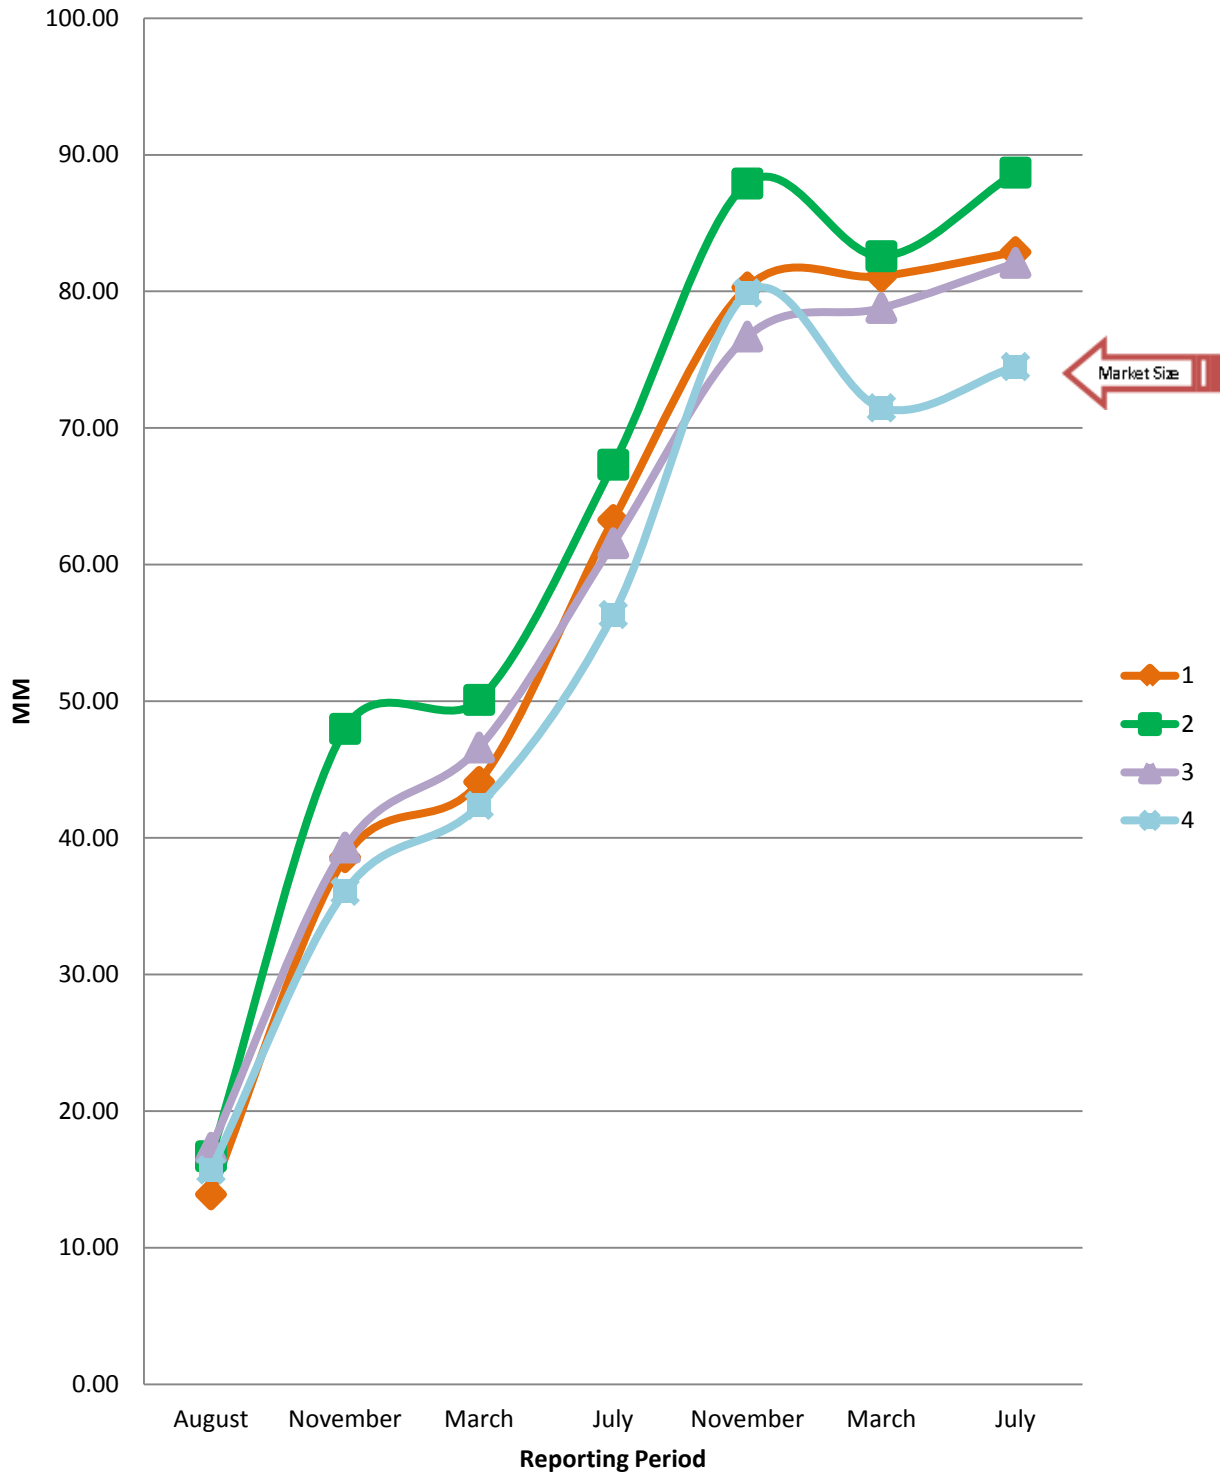

Oyster Growth Trends

Corrotoman River Growth Rate

Great Wicomico Growth Rate

Little Wicomico Growth Rate

Mobjack Bay Growth Rate

Potomac River Growth Rate

Rappahannock River Growth Rate

Piankatank River Growth Rate

Poquoson Growth Rate

York River Growth Rate