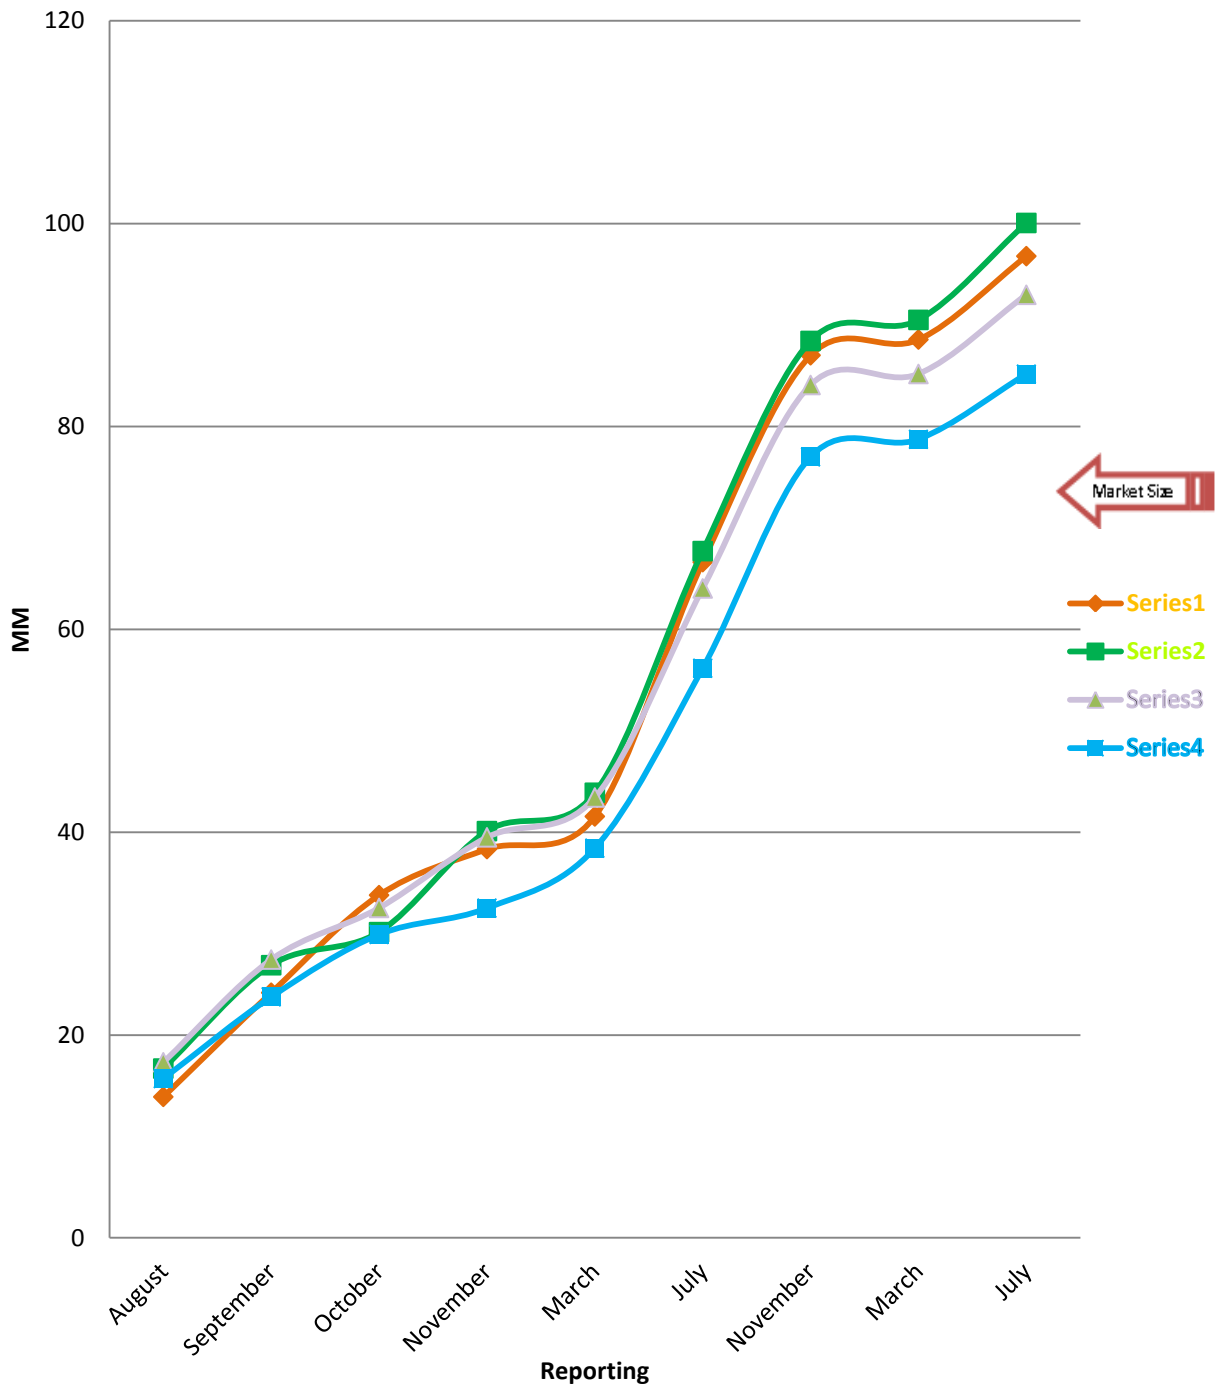

Oyster Growth Trends

Corrotoman River Growth Rate

Great Wicomico Growth Rate

Little Wicomico Growth Rate

Mobjack Bay Growth Rate

Potomac River Growth Rate

Rappahannock River Growth Rate

Piankatank River Growth Rate

Poquoson Growth Rate

York River Growth Rate