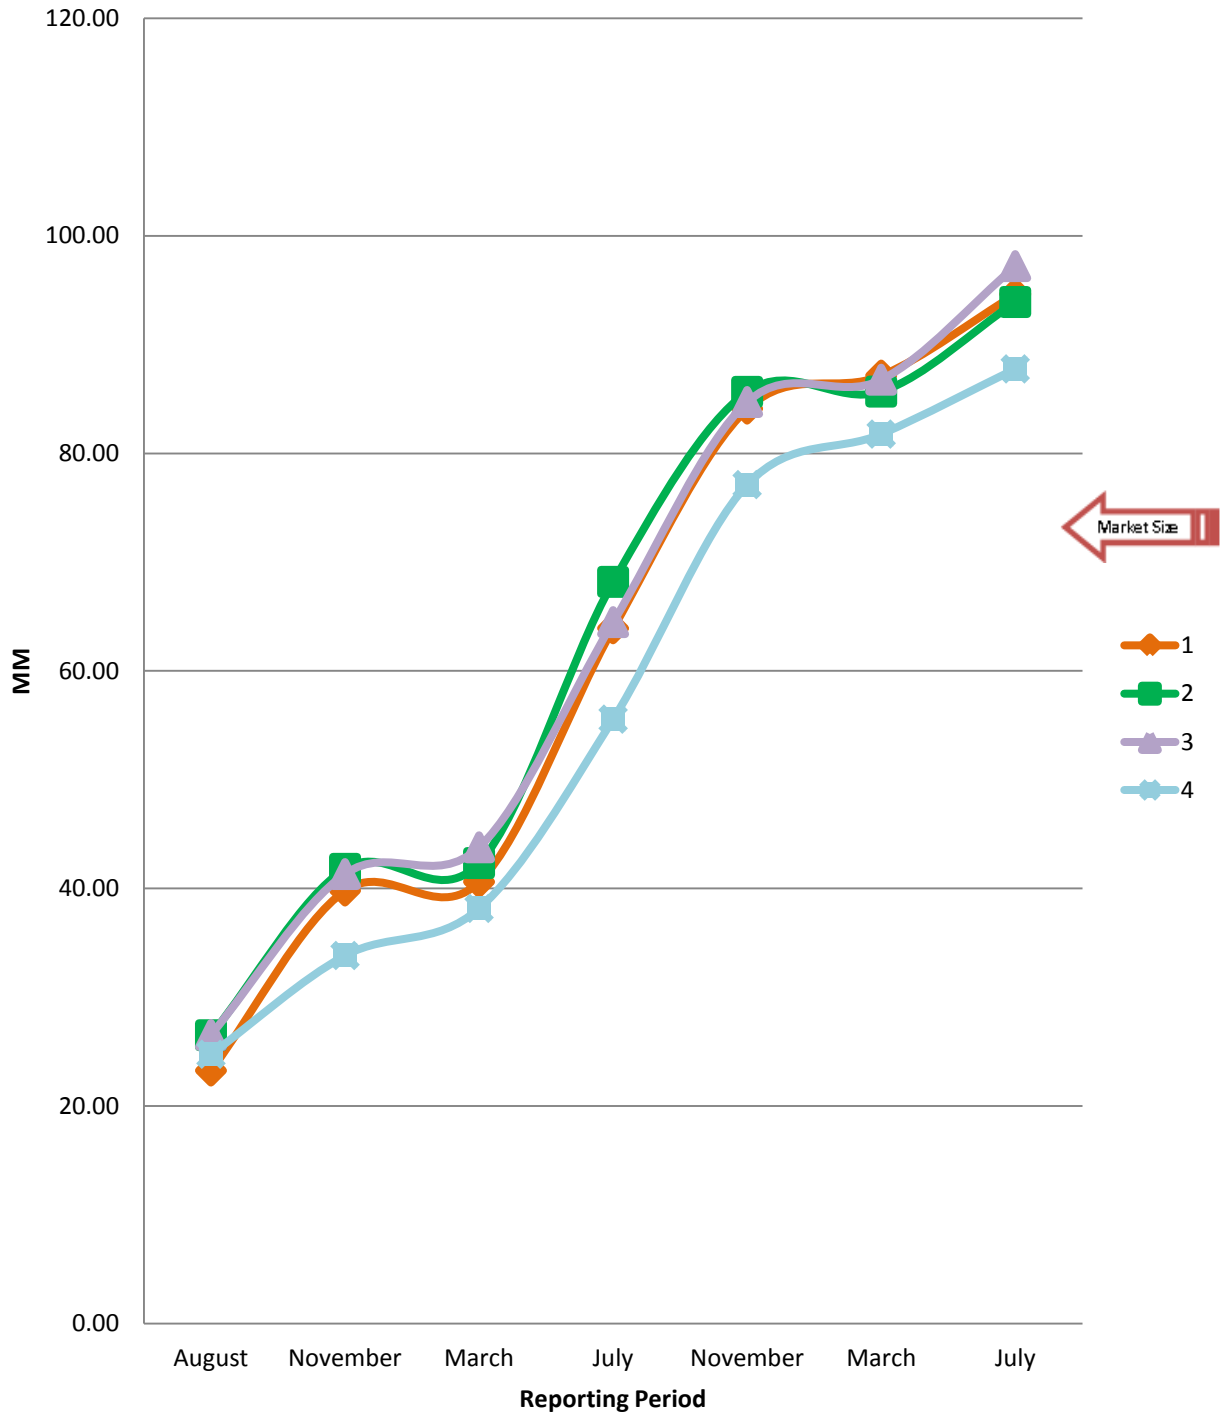

Oyster Growth Trends

Corrotoman River Growth Rate

Great Wicomico Growth Rate

Little Wicomico Growth Rate

Mobjack Bay Growth Rate

Potomac River Growth Rate

Rappahannock River Growth Rate

Piankatank River Growth Rate

Poquoson Growth Rate

York River Growth Rate