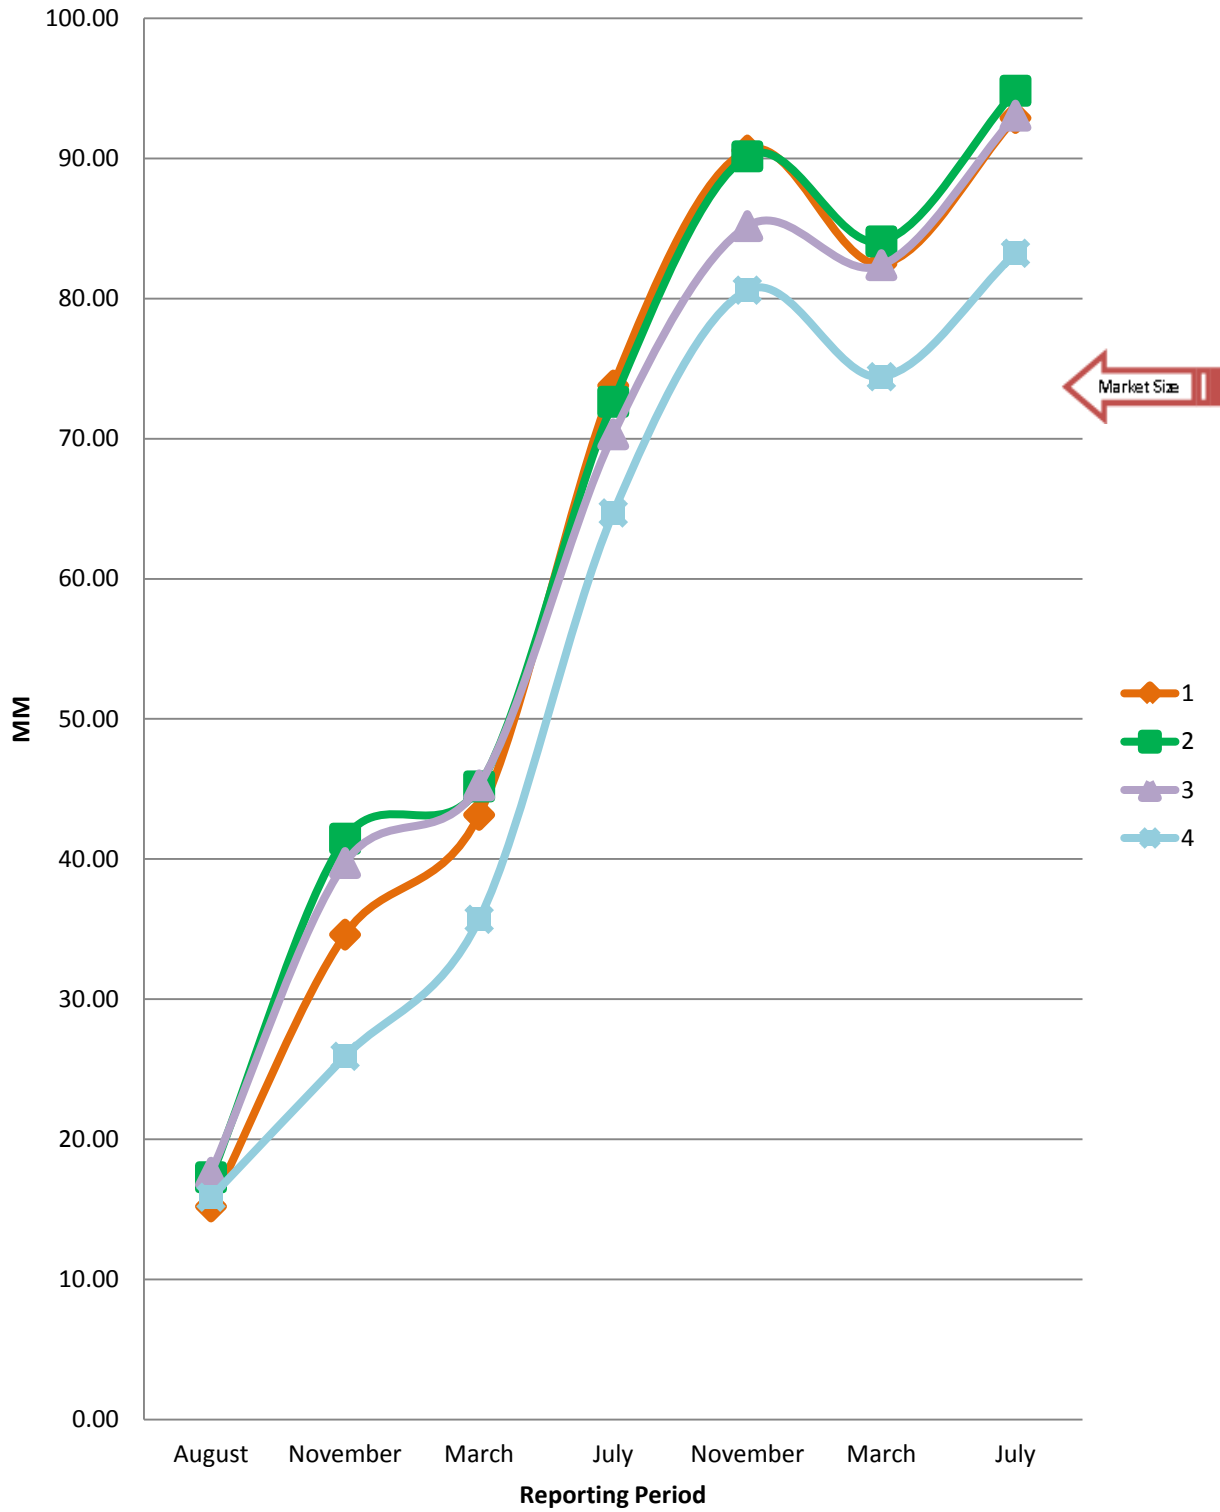

Oyster Growth Trends

Corrotoman River Growth Rate

Great Wicomico Growth Rate

Little Wicomico Growth Rate

Mobjack Bay Growth Rate

Potomac River Growth Rate

Rappahannock River Growth Rate

Piankatank River Growth Rate

Poquoson Growth Rate

York River Growth Rate