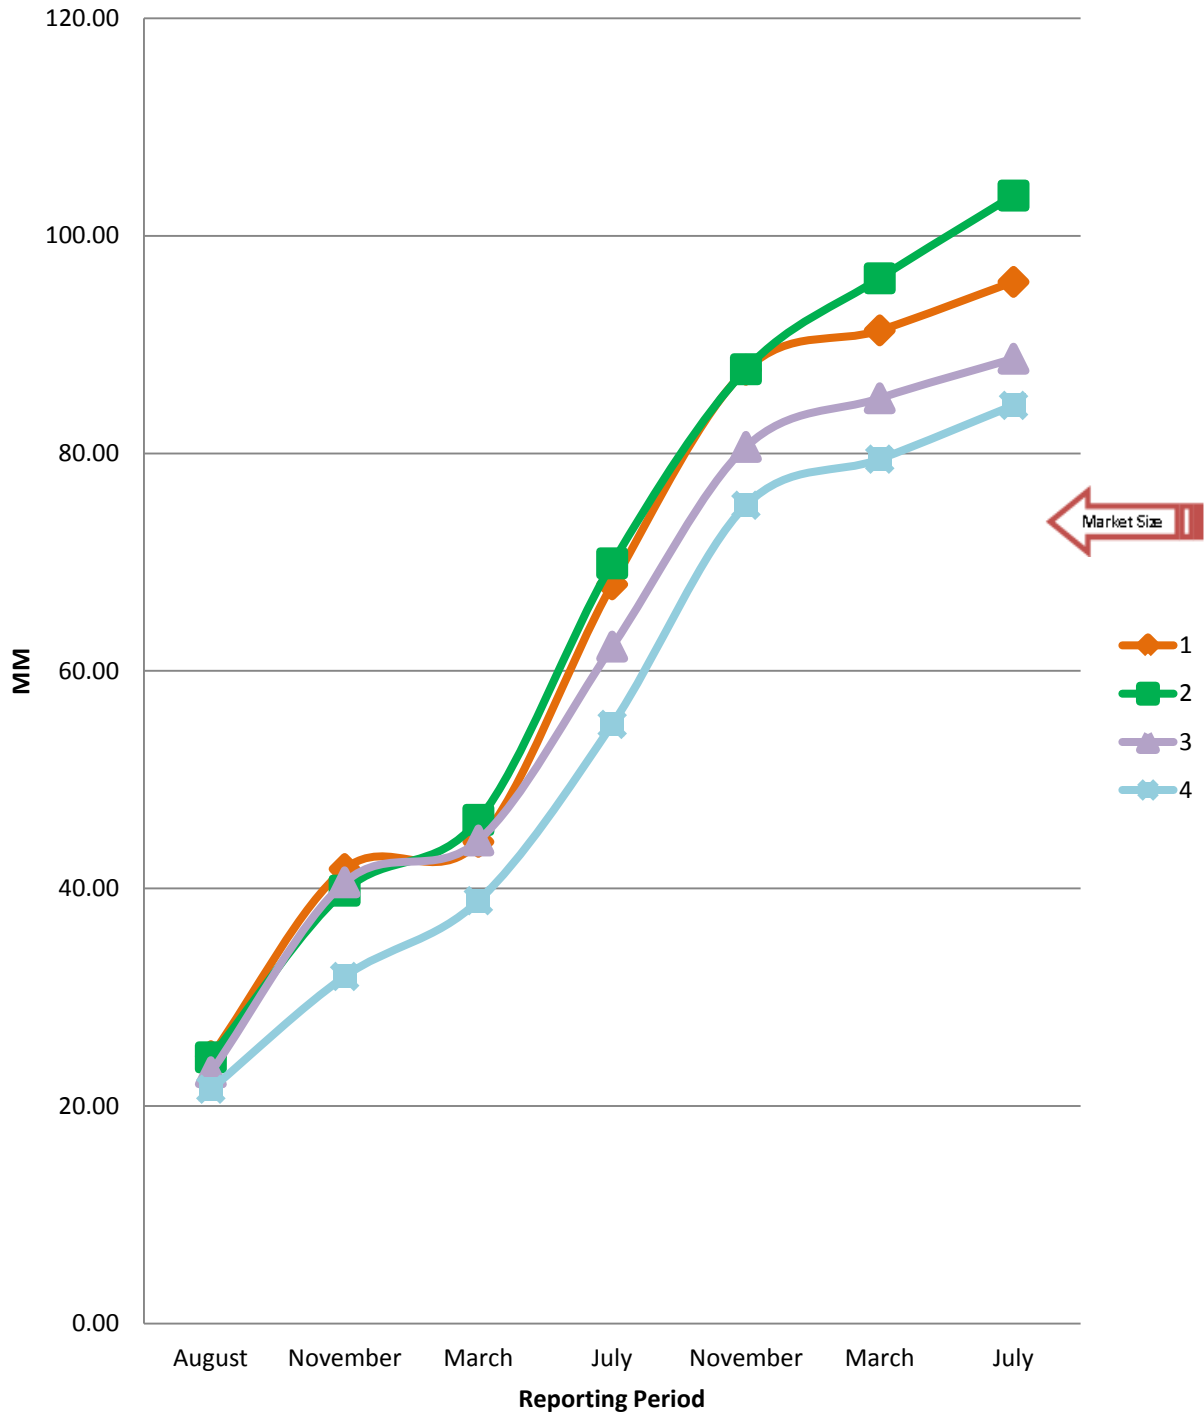

Oyster Growth Trends

Corrotoman River Growth Rate

Great Wicomico Growth Rate

Little Wicomico Growth Rate

Mobjack Bay Growth Rate

Potomac River Growth Rate

Rappahannock River Growth Rate

Piankatank River Growth Rate

Poquoson Growth Rate

York River Growth Rate