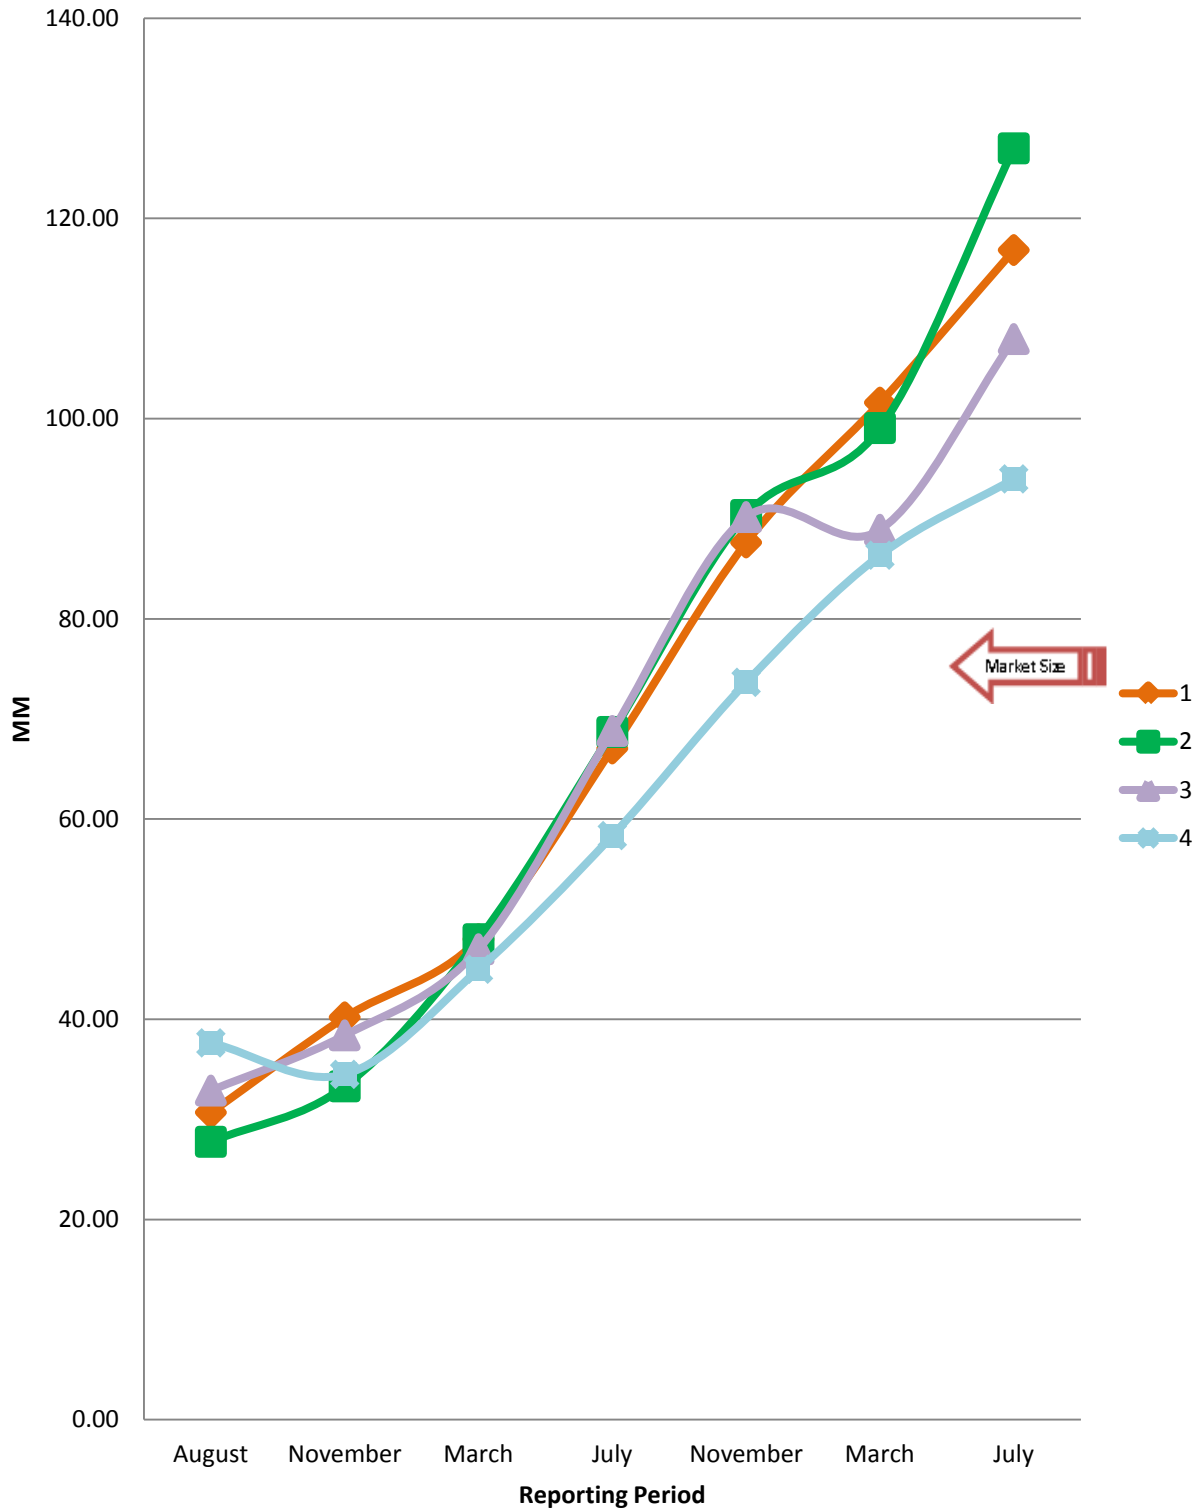

Oyster Growth Trends

Corrotoman River Growth Rate

Great Wicomico Growth Rate

Little Wicomico Growth Rate

Mobjack Bay Growth Rate

Potomac River Growth Rate

Rappahannock River Growth Rate

Piankatank River Growth Rate

Poquoson Growth Rate

York River Growth Rate