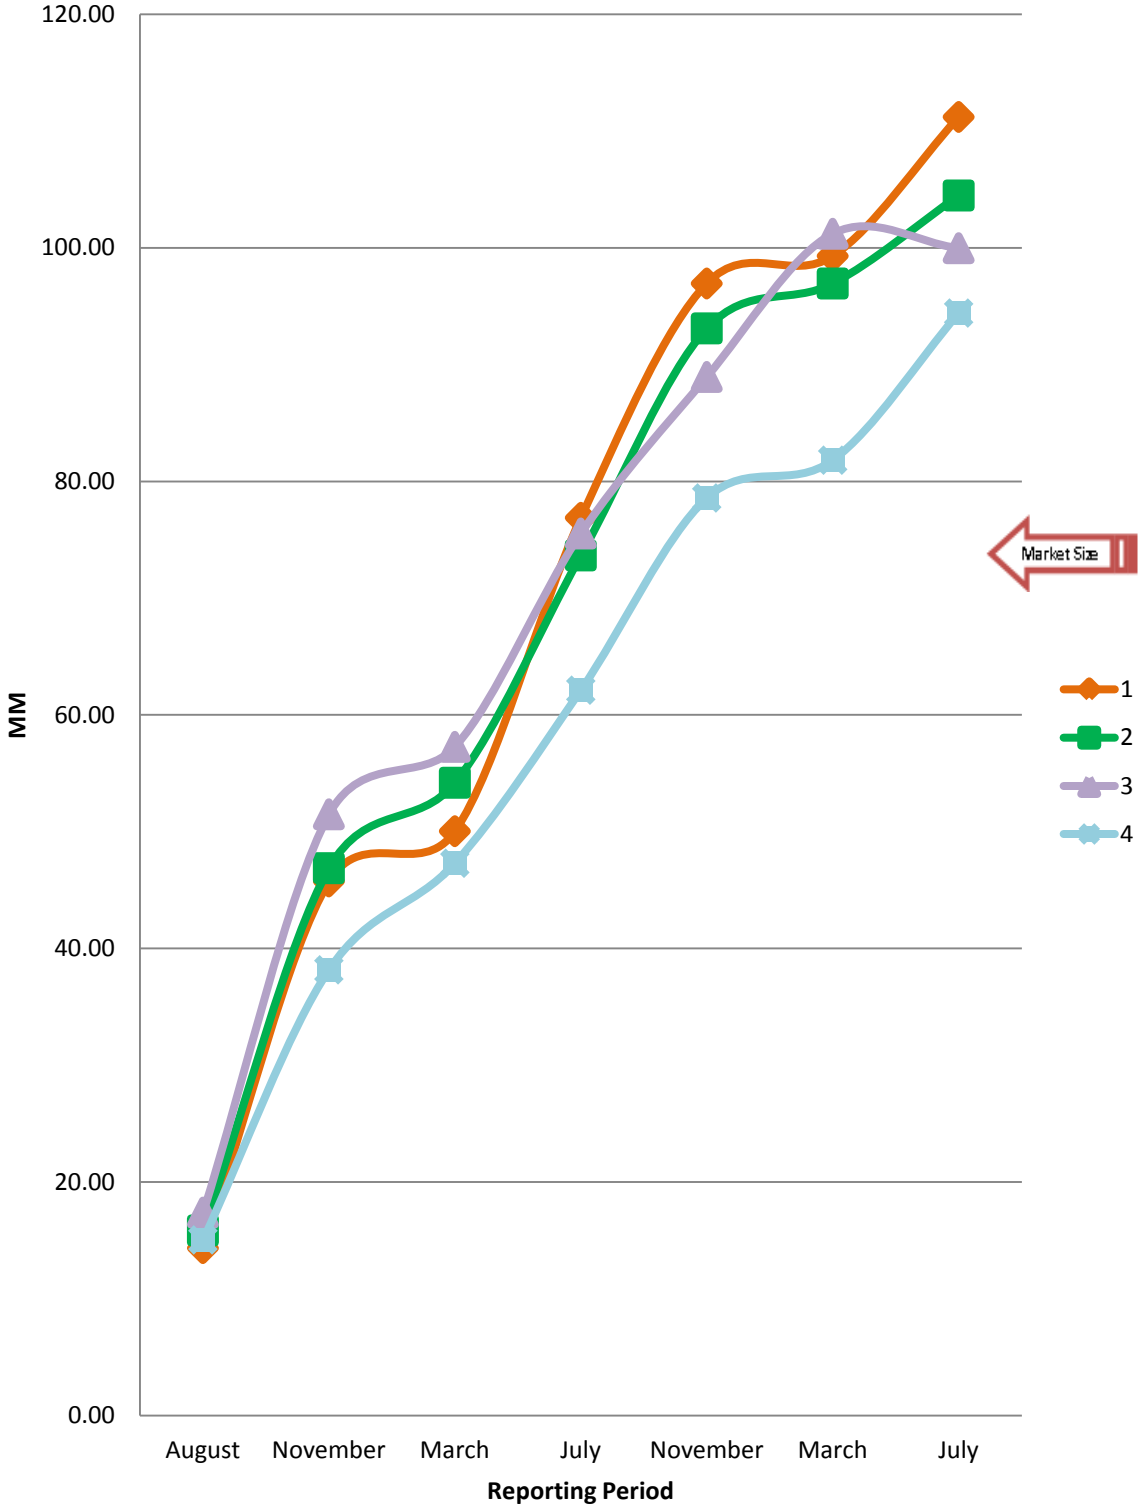

Oyster Growth Trends

Corrotoman River Growth Rate

Great Wicomico Growth Rate

Little Wicomico Growth Rate

Mobjack Bay Growth Rate

Potomac River Growth Rate

Rappahannock River Growth Rate

Piankatank River Growth Rate

Poquoson Growth Rate

York River Growth Rate