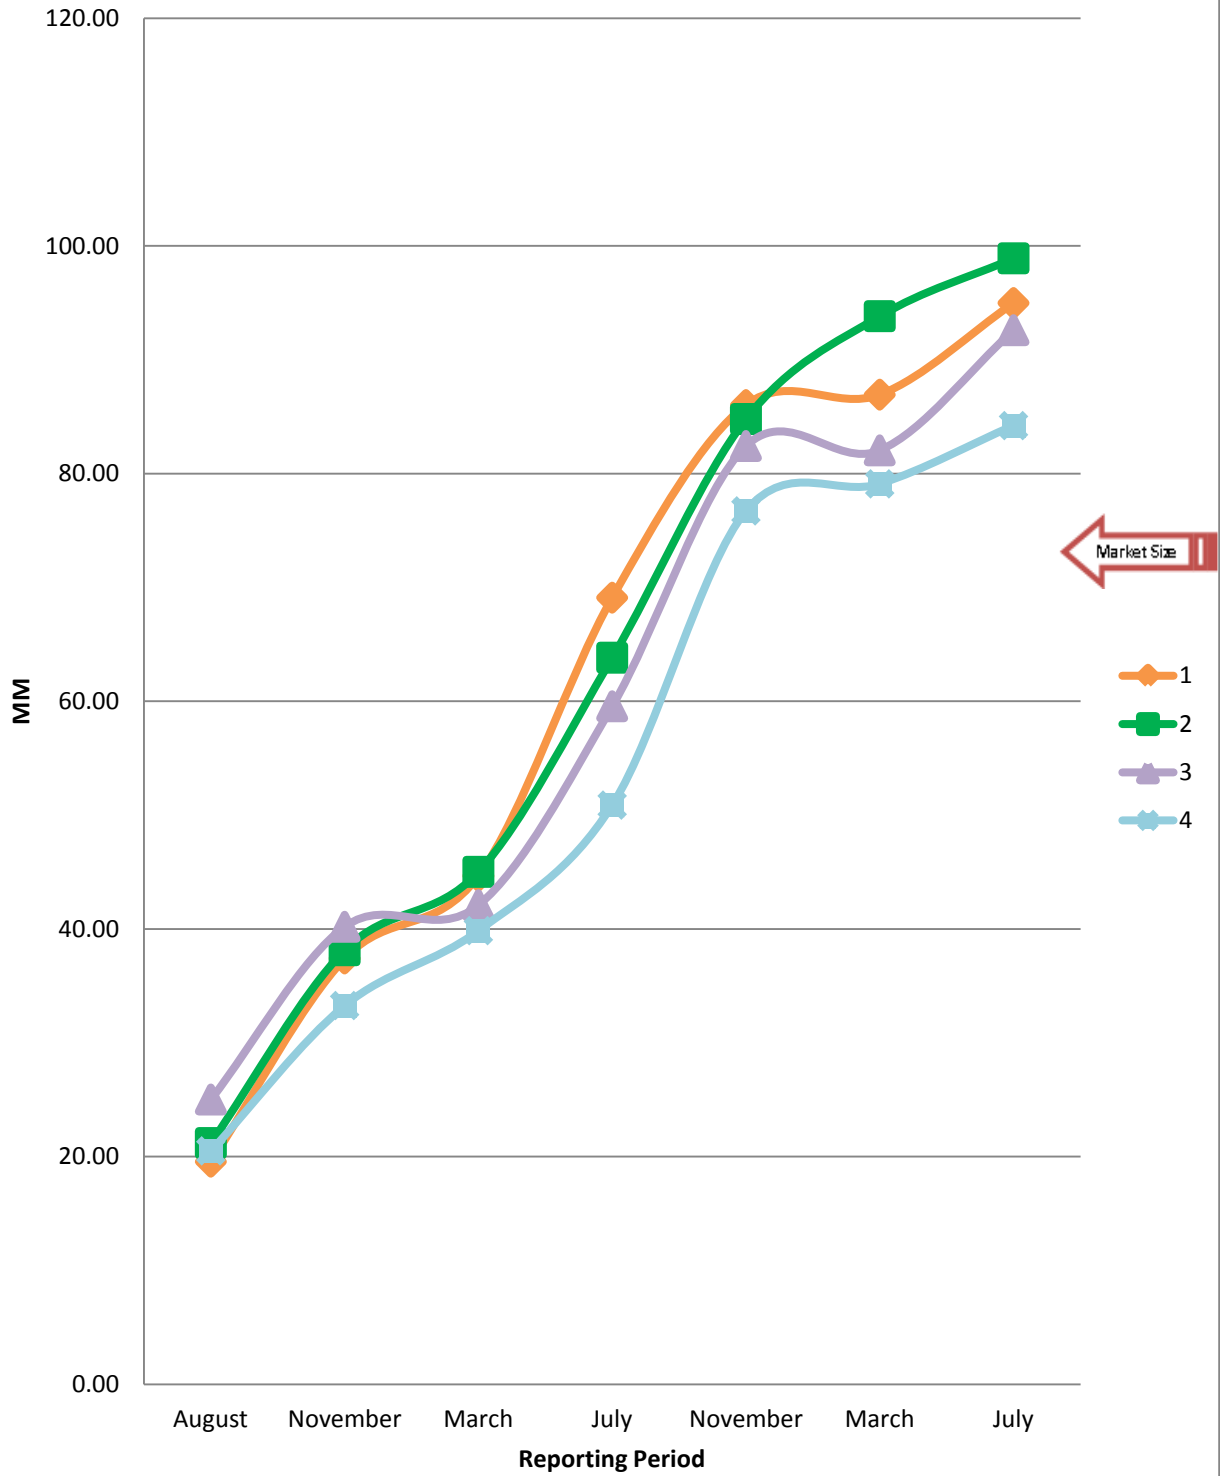

Oyster Growth Trends

Corrotoman River Growth Rate

Great Wicomico Growth Rate

Little Wicomico Growth Rate

Mobjack Bay Growth Rate

Potomac River Growth Rate

Rappahannock River Growth Rate

Piankatank River Growth Rate

Poquoson Growth Rate

York River Growth Rate